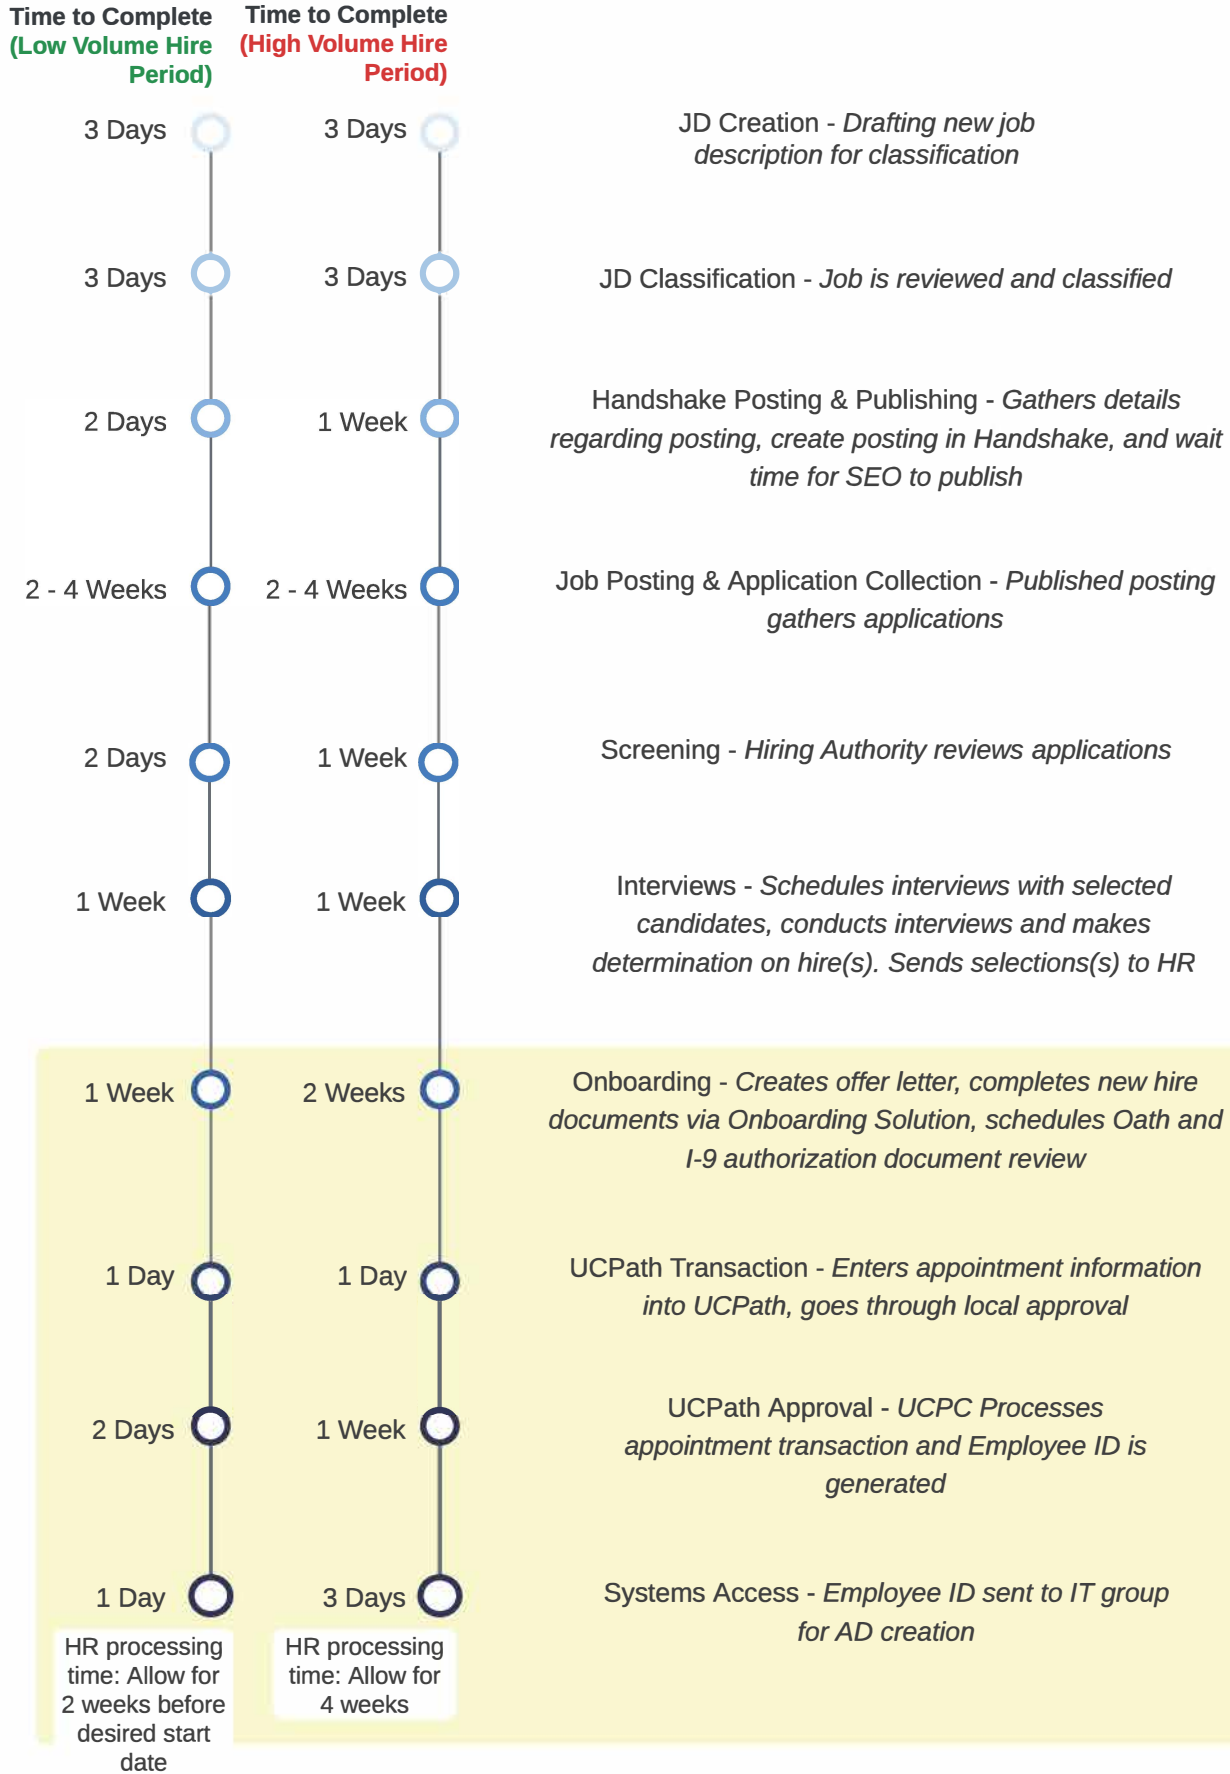

Student Employment Time to Hire

Jessica Ison | October 31, 2022

Hiring Volume by Month*

*Based on hiring volume data from FY 20-21